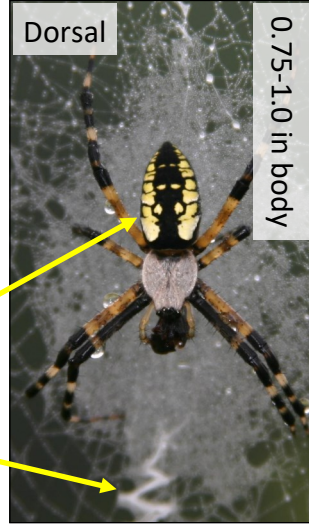

Jorō Spider and its SE US Lookalikes

banded garden spider
Argiope trifasciata

Many thin black, yellow, and silvery white bands on abdomen

Dani Barchana, Bugwood.org

yellow garden spider
Argiope aurantia

Distinctive yellow and black abdomen

Web often has zig-zag above and below dense center

Leslie J. Mehrhoff, UCon, Bugwood.org

Large, golden webbing

Abdomen yellow-orange with two rows of silvery white spots

1st, 2nd, and 4th pairs of legs have black tufts of hair near joints

Legs yellow-orange with brown bands

Rebekah D. Wallace, UGA, Bugwood.org

golden silk orb-weaver
Trichonephila clavipes

Chris Evans, University of Illinois, Bugwood.org

Black, yellow, and red "belly"

Jorō spider *Trichonephila clavata*

Ventral (belly)

Sarah Morgan, Cumming, GA

Large, golden webbing

Black, yellow, and red "belly"

Broad, horizontal bluish-green bands on abdomen

Legs lack hair tufts

Legs black with yellow bands, rarely all black