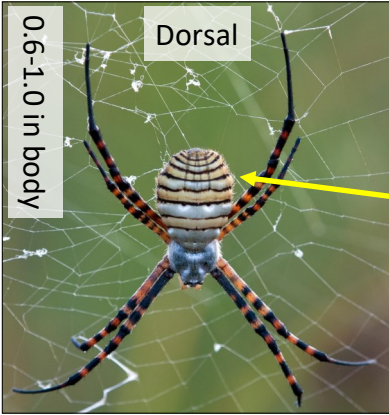

Jorō Spider and its SE US Lookalikes

banded garden spider
Argiope trifasciata

Many thin black, yellow, and silvery white bands on abdomen

Dani Barchana, Bugwood.org

yellow garden spider
Argiope aurantia

Distinctive yellow and black abdomen

Web often has zig-zag above and below dense center

Leslie J. Mehrhoff, UCon, Bugwood.org

Large, golden webbing

Abdomen yellow-orange with two rows of silvery white spots

1st, 2nd, and 4th pairs of legs have black tufts of hair near joints

Legs yellow-orange with brown bands

Rebekah D. Wallace, UGA, Bugwood.org

golden silk orb-weaver
Trichonephila clavipes

Chris Evans, University of Illinois, Bugwood.org

Black, yellow, and red "belly"

Jorō spider *Trichonephila clavata*

Ventral (belly)

Sarah Morgan, Cumming, GA

Large, golden webbing

Black, yellow, and red "belly"

Broad, horizontal bluish-green bands on abdomen

Legs lack hair tufts

Legs black with yellow bands, rarely all black