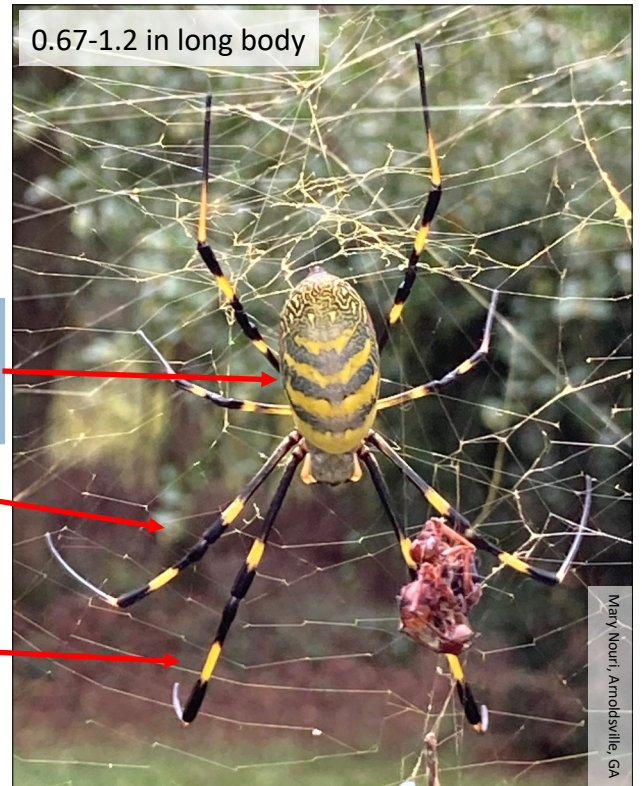

Web often has zig-zag above and below dense center

Leslie J. Mehrhoff, UCon, Bugwood.org

Large, golden webbing

Abdomen yellow-orange with two rows of silvery white spots

1st, 2nd, and 4th pairs of legs have black tufts of hair near joints

Legs yellow-orange with brown bands

Rebekah D. Wallace, UGA, Bugwood.org

golden silk orb-weaver
Trichonephila clavipes

Chris Evans, University of Illinois, Bugwood.org

Black, yellow, and red "belly"

Jorō spider *Trichonephila clavata*

Ventral (belly)

Sarah Morgan, Cumming, GA

Large, golden webbing

Black, yellow, and red "belly"

Broad, horizontal bluish-green bands on abdomen

Legs lack hair tufts

Legs black with yellow bands, rarely all black

Dorsal (back)

0.67-1.2 in long body

Mary Nouri, Arnoldsville, GA