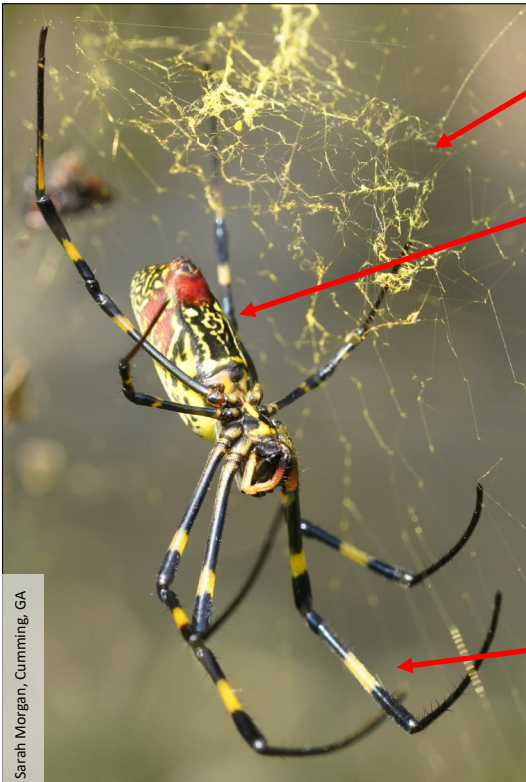

Jorō Spider and its SE US Lookalikes

banded garden spider
Argiope trifasciata

Many thin black, yellow, and silvery white bands on abdomen

Dani Barchana, Bugwood.org

yellow garden spider
Argiope aurantia

Distinctive yellow and black abdomen

Web often has zig-zag above and below dense center

Leslie J. Mehrhoff, UCon, Bugwood.org

Large, golden webbing

Abdomen yellow-orange with two rows of silvery white spots

1st, 2nd, and 4th pairs of legs have black tufts of hair near joints

Legs yellow-orange with brown bands

Rebekah D. Wallace, UGA, Bugwood.org

golden silk orb-weaver
Trichonephila clavipes

Chris Evans, University of Illinois, Bugwood.org

Black, yellow, and red "belly"

Jorō spider *Trichonephila clavata*

Ventral (belly)

Sarah Morgan, Cumming, GA

Large, golden webbing

Black, yellow, and red "belly"

Broad, horizontal bluish-green bands on abdomen

Legs lack hair tufts

Legs black with yellow bands, rarely all black