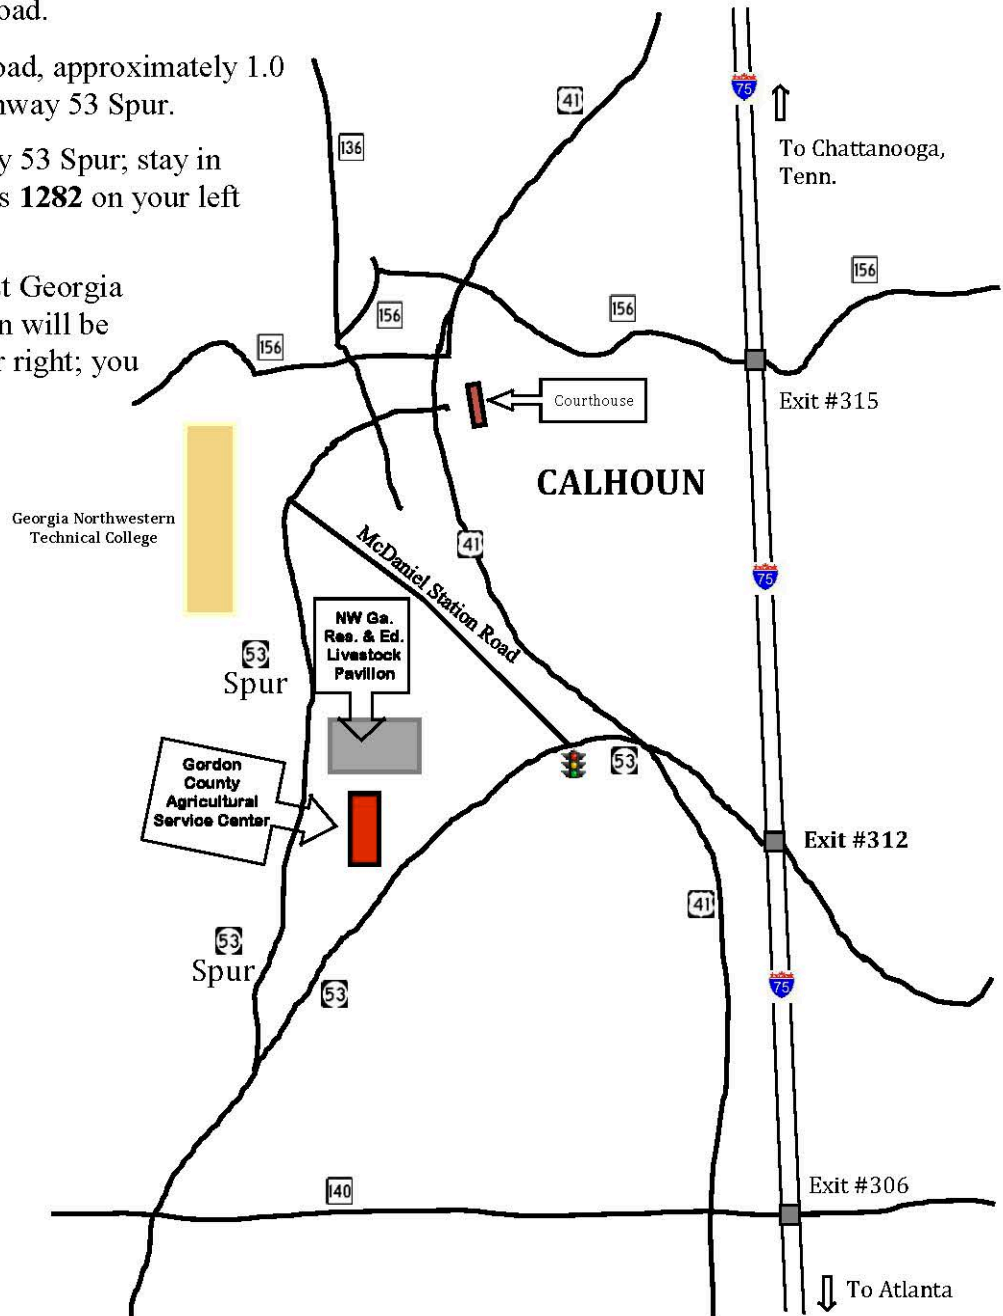

## Gordon County Agricultural Service Center

GPS purposes: 1282 Highway 53 Spur, SW · Calhoun, Georgia 30701

### From Interstate 75—

- Take Exit #312; turn onto Highway 53 W; travel approximately 2.5 miles; you will be at a traffic light and need to be in the right turning lane; turn right onto McDaniel Station Road.
- Travel the length of McDaniel Station Road, approximately 1.0 mile; At the stop sign, turn left onto Highway 53 Spur.
- Travel approximately .2 mile on Highway 53 Spur; stay in left lane; there is a sign with the numbers **1282** on your left and that is where you need to turn.
- Once you have turned left; the Northwest Georgia Research & Education Livestock Pavilion will be in front of you; take the driveway to your right; you have arrived at your destination.

### From Rome —

- Traveling on Highway 53 E, you will come to where Highway 53 and Highway 53 Spur meet; you will need to be in the left lane and take Highway 53 Spur.
- Once on Highway 53 Spur, get and stay in the right lane and travel approximately 1.3 miles; there is a sign with the numbers **1282** on your right and that is where you need to turn.
- Once you have turned right; the Northwest Georgia Research & Education Livestock Pavilion will be in front of you; take the driveway to your right; you have arrived at your destination.