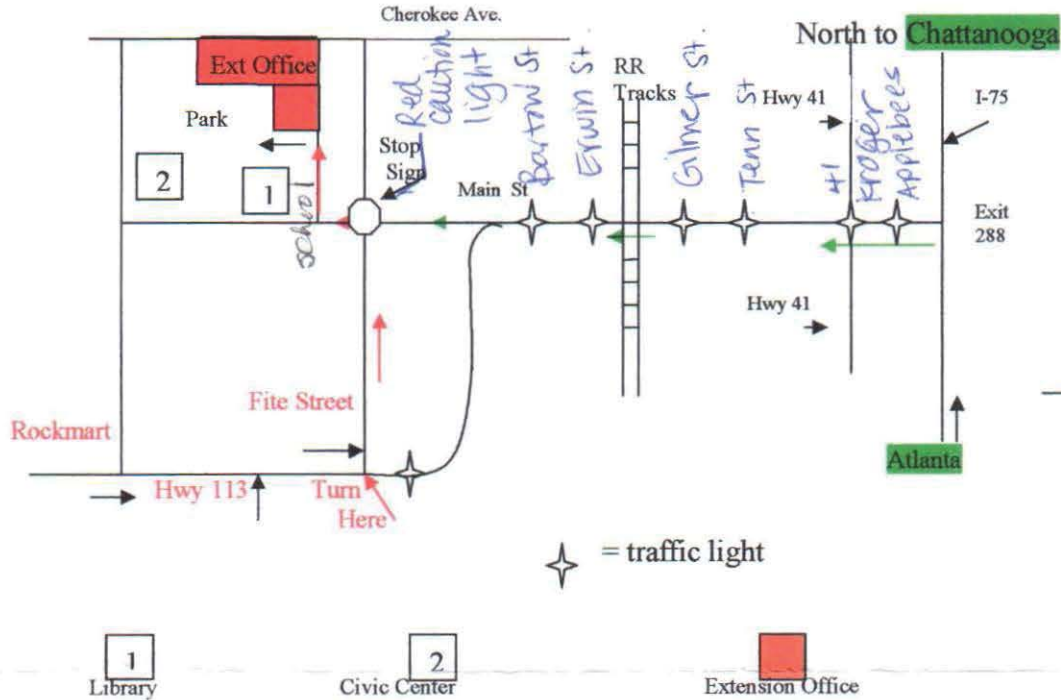

COURSE LOCATION

Bartow County Extension Service
320 W. Cherokee Ave., Rm. 112
Cartersville, GA 30120

From Rockmart on Hwy 113

Continue straight past Ace hardware on right, through traffic light and Ingles grocery on left.

About 1/2 - 3/4 mile, before you get to the next traffic light, turn left onto Fite Street.

Go to 4-way stop, turn left, then right onto School Street at the library.

Turn left into parking area at end of building with orange tile roof.

Enter through the double doors in the corner.

From Interstate 75 take Exit #288 – Cartersville/Main Street.

Turn West onto Main Street. Continue straight through 7 traffic lights and one 4-way stop. You will come to the Cartersville Library on your right.

Turn right on School Street (the Library will be on your left after your turn)

Turn left into the parking lot at the red brick building with orange tile roof. You will see Extension Office Sign and Veterans sign. Enter the double doors in the corner.